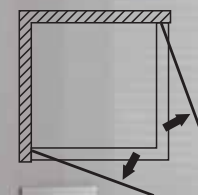

- 6mm tempered clear glass
- Aluminum in silver effect
- 180°pivot with rise&fall function
- Chrome plastic knob
- Without shower tray

HX-109

SIZE:
800 X 800 X 1850 mm
900 X 900 X 1850 mm

HX-109H

SIZE:
800 X 800 X 1850 mm
900 X 900 X 1850 mm