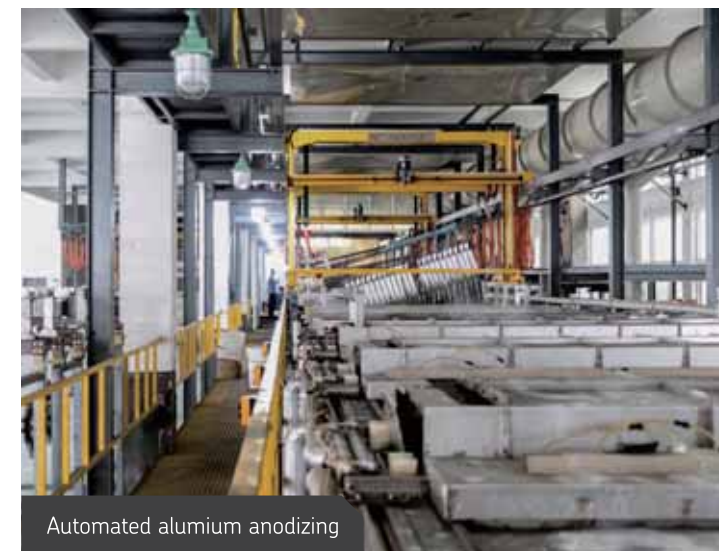

Our best service for your best choice.

FACTORY EQUIPMENT

Automatic hole drilling

Aluminium extrusion

Aluminium extrusion

Automated aluminium anodizing

Automated aluminium anodizing

Creating products of constantly high quality that exceed our customers' expectations and perform over years of intensive use requires modern production facilities. All STREAM products are produced utilizing latest production routines and machinery. Extensive investments into production facilities, quality testing and employee training have created a solid basis for our business. Foresighted planning means that STREAM is for future challenges and increasing demand.

Each of the two major component groups: aluminum profiles and acrylic & ABS sheet are being manufactured on their own purpose built manufacturing facilities. After being carefully inspected, high quality tempered glass, numerous styles of aluminium profiles in a range of different finishes and durable hardware come together in the packing and delivery area.