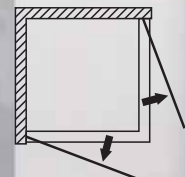

SD-001SV

- SIZE:**
 1100 X 1900 mm
 1200 X 1900 mm
 1300 X 1900 mm
 1400 X 1900 mm
 1500 X 1900 mm
 1600 X 1900 mm

SD SERIES

LEFT AND RIGHT REVERSIBLE

SPECIFICATION:

- 8mm tempered clear glass
- Aluminum in silver effect / gunmetal grey / gold / black
- Stainless steel big rollers for the bottom
- Aluminum support bar on the top
- Solid aluminum double side handle
- Plastic door magnetic strip
- Left and right reversible
- Without shower tray

COLOR OPTIONS:

SD-003GL

- SIZE:**
 1100 X 1900 mm
 1200 X 1900 mm
 1300 X 1900 mm
 1400 X 1900 mm
 1500 X 1900 mm
 1600 X 1900 mm

SD-004BK

- SIZE:**
 1100 X 800 X 1900 mm
 1200 X 800 X 1900 mm
 1300 X 900 X 1900 mm
 1400 X 900 X 1900 mm

MF-001B

SIZE:
800 X 800 X 1900 mm
900 X 900 X 1900 mm

MF SERIES

EASY INSTALL DESIGN LEFT AND RIGHT REVERSIBLE

SPECIFICATION:

- 6mm tempered clear glass
- Aluminum in matt black
- Zinc alloy handle
- Zinc alloy pivot with rise & fall function
- Plastic door magnetic strips
- Left and right reversible
- Pre-fitted door profiles for quick and simple installation
- Without shower tray